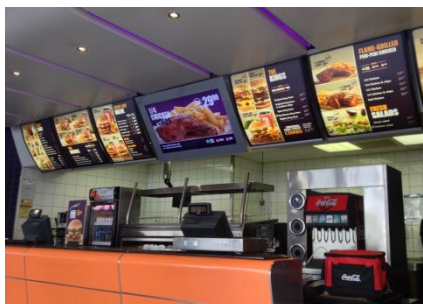

### Introduction

Through Giada's South African distributor Syntech, the local digital signage ISV provided numerous digital signage solutions to meet their customer's different demands, including:

Menu board, Steers one of the most popular food chain brands uses Giada's G-series product in its stores for the multi-display of menu board information.

Promotion with queuing system, Clicks, the largest health and beauty-focused retail chain in SA, uses Giada's products in their Top 25 stores nationally.

Video Wall, sports retail stores use newest Giada's latest product, F105D, for its digital signage application that based on PADS4. 

### Requirements

- Digital signage products for one display or multi-display that are incredibly powerful and durable even in the harsh environments.
- Ultra-thin mini PC with powerful graphic processing, and need to support an equal media voice in-store at point-of-purchase.
- The solution needs to support a variety of display screens located at key positions in the store for inform and promotions, and to integrate queue management system.