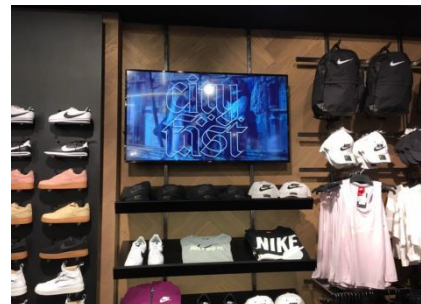

* Sports scene produce

Requirements

- Digital signage products for one display or multi-display that are incredibly powerful and durable even in the harsh environments.
- Ultra-thin mini PC with powerful graphic processing, and need to support an equal media voice in-store at point-of-purchase.
- The solution needs to support a variety of display screens located at key positions in the store for inform and promotions, and to integrate queue management system.

Products Developed

- Ultra-thin and Fanless design for reliable running
- Apollo lake Quad-core Celeron N3450 Processor
- DP 4096 x 2160 @60Hz Output for real 4k display
- On-board SIM Slot, Wifi/BT, 2xGigabit Port
- 1xCOM, 3xUSB3.0, 3xUSB2.0
- HDD, mSATA SSD, M.2 SSD for adequate storage support
- JAHC (Giada Patented) for intelligent power management

- LGA1151 Socket 6th Gen Intel Core Processor
- AMD HD7750 Eyefinity Technology supporting up to six displays simultaneously as independent displays or as a large screen
- DisplayPort 1.2 supporting stereoscopic 3D graphics display and all HDTV
- Dual Channel SO-DIMM DDR supporting 4K display smoothly
- JAHC (Giada Patented) for intelligent power management

Key Benefits

- Cost-effective solution
- Extremely reliable even in the harsh environment
- Developed its own technology that can detect screen status through COM port
- PADS4 CMS platform for easier maintenance