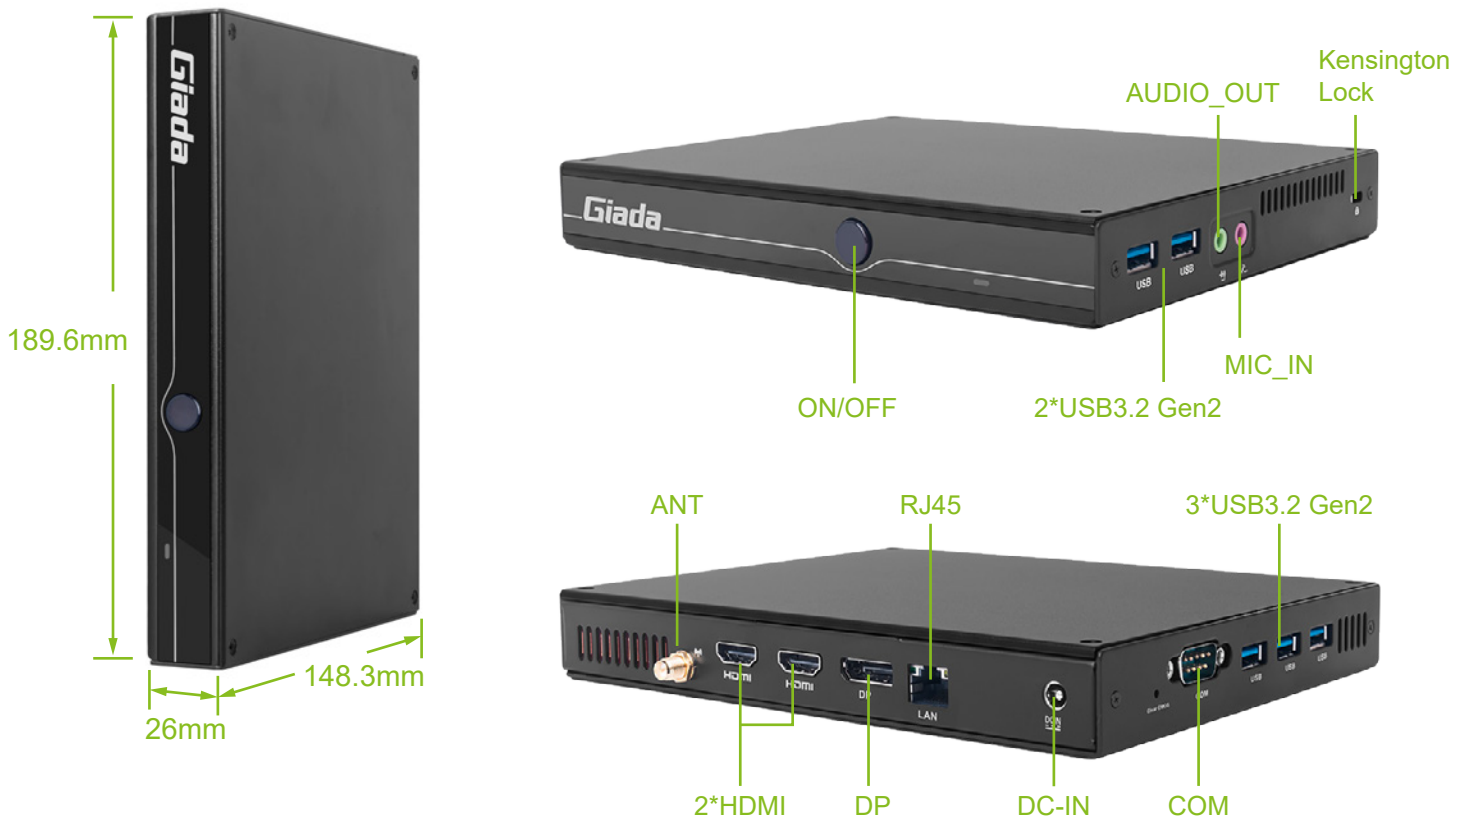

System Memory	Up to 32 GB, 2 x SO-DIMM DDR4-2400 MHz
Storage	1 x M-Key M.2 (2280) for SSD 1 x Full-size Mini-PCIe for MSATA
TPM	Optional: TPM2.0
Watchdog Timer	Yes
Auto Power On	Yes
RTC	Set up independently every day, a week as a cycle
Remo on	NA
Power Requirement	DC-IN, 19 V/3.42 A
Dimensions	189.6mm x 148.3mm x 26mm (7.46" x 5.83" x 1.02")
Construction	Metal, Black
Operating System	Windows 10 (64bit) /Linux Ubuntu (64bit)
Operating Temperature	0°C ~40°C (32°F~104°F) @0.7m/s Air Flow
Humidity	95% @ 40°C (non-condensing)
Certifications	CE, FCC Class B

Network

Network Controller	1 x Realtek RTL 8111H Gigabit Ethernet
Ethernet Interface	1 x RJ45
Wi-Fi/BT	1 x E-Key M.2 (2230) for Wi-Fi/BT
Mobile Network	3G/4G colay with 1 x Mini-PCIe for MSATA 1 x SIM Slot

I/O interface

USB	5 x USB3.2 Gen2 (10 Gbps)
Serial Port	1 x RS232
Audio	1 x MIC-IN, 1 x AUDIO-OUT
Button	1 x Power on, 1 x CLR-CMOS
Antenna	1 x Connector for Wi-Fi/BT

Dimensions and Drawing

Order information