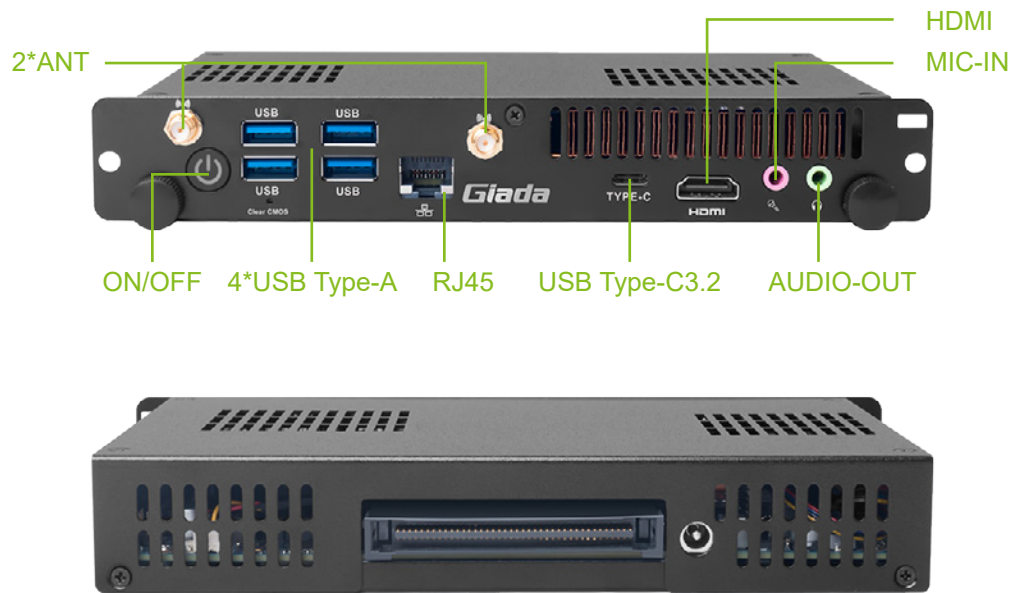

Dimensions and Drawing

Order information

PC610-N1-0000040N0G	CPU: Intel® LGA1200 Socket 10th Gen. processor Chipset: H470
Packing List	2 x Wi-Fi Antenna
Package	Carton, EPE

Optional items

Wi-Fi/BT Module	Intel® Dual Band Wireless-AC 3165, Intel® Dual Band Wireless-AC 9260, Intel® Wi-Fi 6E AX200, Intel® Wi-Fi 6E AX210 (Gig+)
Operating System License	Windows 10 (64bit)